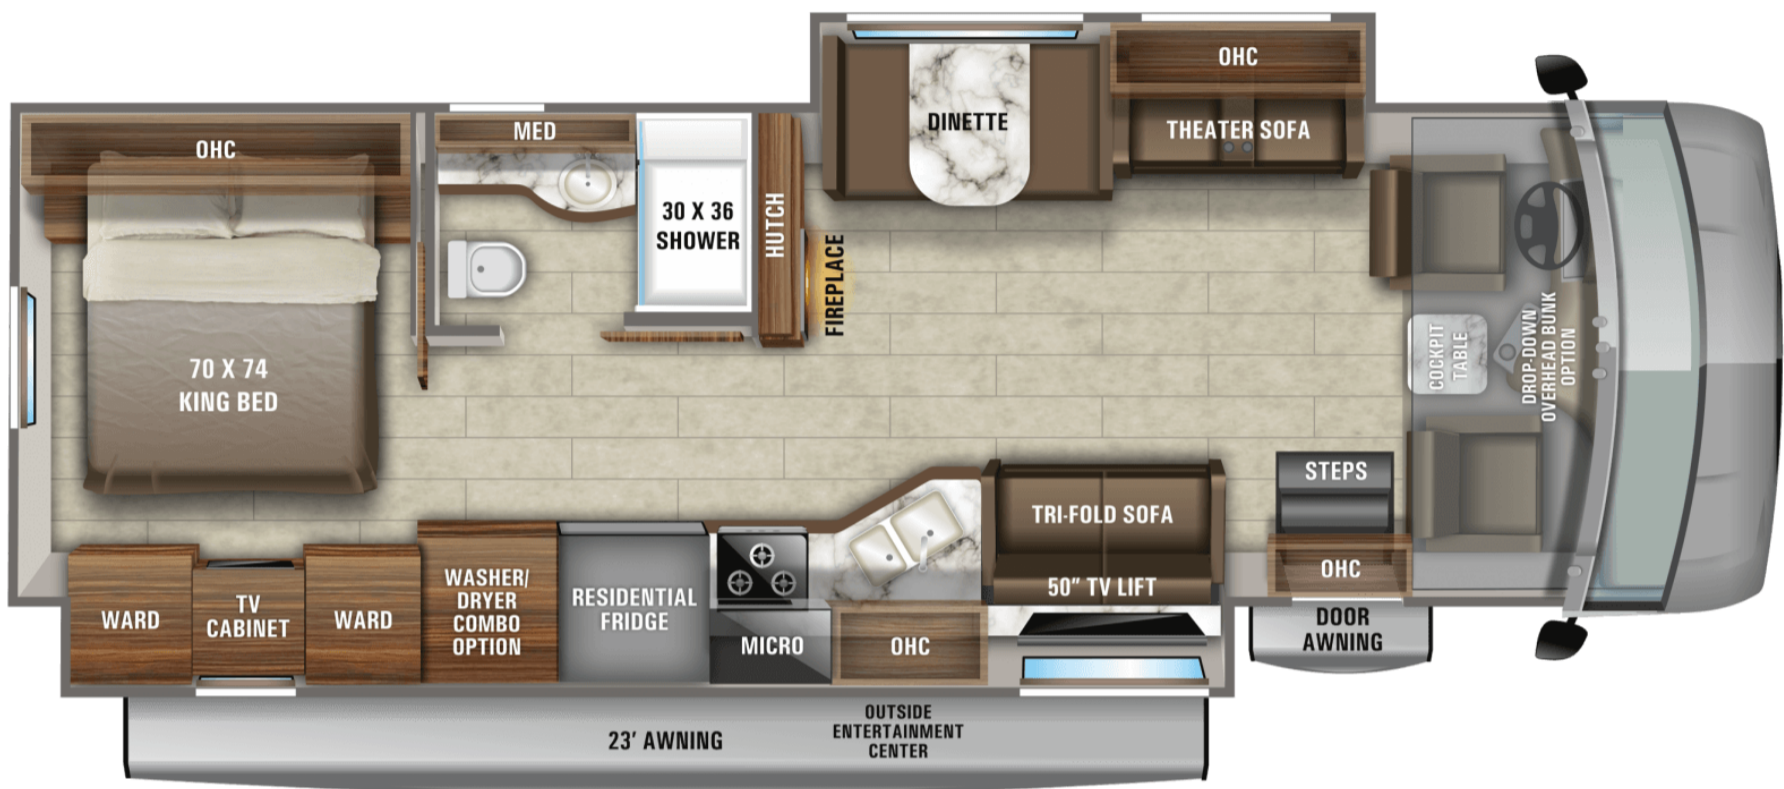

2021 Precept | 34G

PREVIOUS MODEL YEARS ARE DEALER STOCK ONLY.

2021 Jayco Precept 34G

Explore 3D Space

POWERED BY
 Matterport

Welcome to Jayco RV! Click below for help navigating our site.

Specifications

Weights

Gross Vehicle Weight Rating (lbs)	22,000
Gross Combined Weight Rating (lbs)	26,000

Measurements

Exterior Length (overall)	36' 6"
Exterior Height (with A/C)	12' 10"
Exterior Width	8' 5"
Interior Height (main)	7' 0"