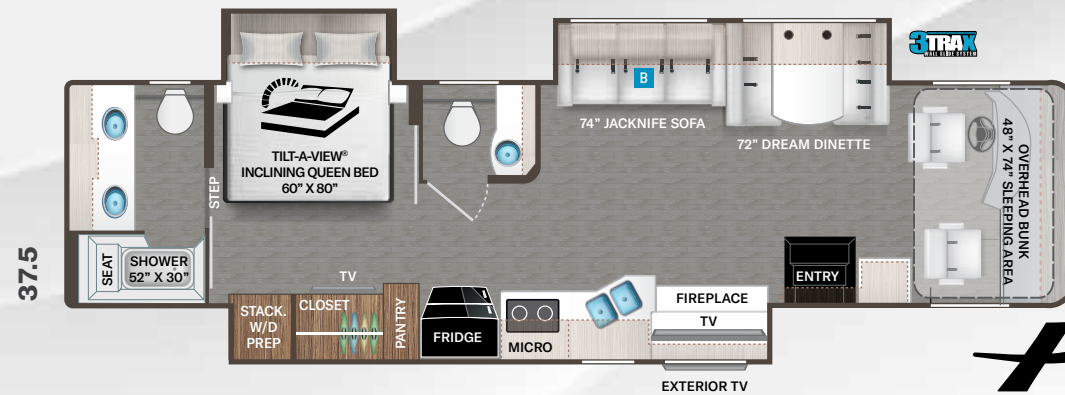

Floor Plans