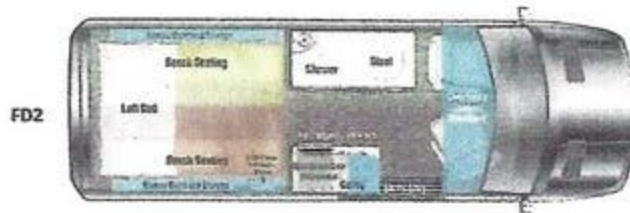

Power Drop Down Bed

Floor Mats
☐ Sand N/C
☒ Black N/C

Chassis
☒ 2500 144 HT Chassis 3.0L Turbo Diesel N/C
☒ 4x4 Chassis Upgrade $12,995
☒ All Terrain Off Road Tires 17" Black Rims $3,245
☐ 18" Barabus Wheel & Tire Upgrade $6,495

TRANSPORTATION
☐ Factory Pick-Up $1,295
☐ Driven $1.95/Mile
☐ Trucked $3.25/Mile

Base Price $157,495

Options Total $0 18,220
Destination Charge FOB Elkhart IN $0 995

Balance Due Upon Completion $157,495 + 17,670 M.S.R.P.

Customer Signature _____
Sales Manager Approval _____

Midwest Automotive Designs, LLC
1826 Leer Dr, Elkhart, IN 46514
Phone: (574) 522-4878
Fax: (574) 522-5828

Comments

*Prices are subject to change without notice

I acknowledge that this is a firm order to schedule for production.