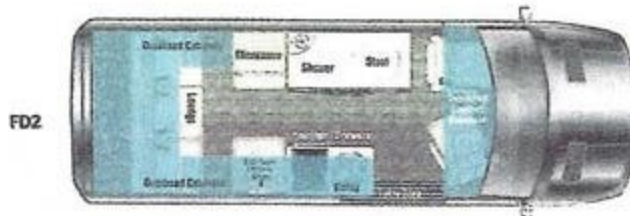

Power Drop Down Bed

Floor Mats
☐ Sand N/C
☒ Black N/C

Chassis
☒ 2500 144 HT Chassis 3.0L Turbo Diesel N/C
☒ 4x4 Chassis Upgrade $12,995
☒ All Terrain Off Road Tires 17" Black Rims $3,245
☐ 18" Barabus Wheel & Tire Upgrade $6,495

TRANSPORTATION
☐ Factory Pick-Up $1,295
☐ Driven $1.95/Mile
☐ Trucked $3.25/Mile

Base Price $157,495

Options Total $0 18,220
Destination Charge FOB Elkhart IN $0 995

Balance Due Upon Completion $157,495 + 17,670 M.S.R.P.

Customer Signature _____
Sales Manager Approval _____

Midwest Automotive Designs, LLC
1826 Leer Dr, Elkhart, IN 46514
Phone: (574) 522-4878
Fax: (574) 522-5828

Comments

*Prices are subject to change without notice

I acknowledge that this is a firm order to schedule for production.