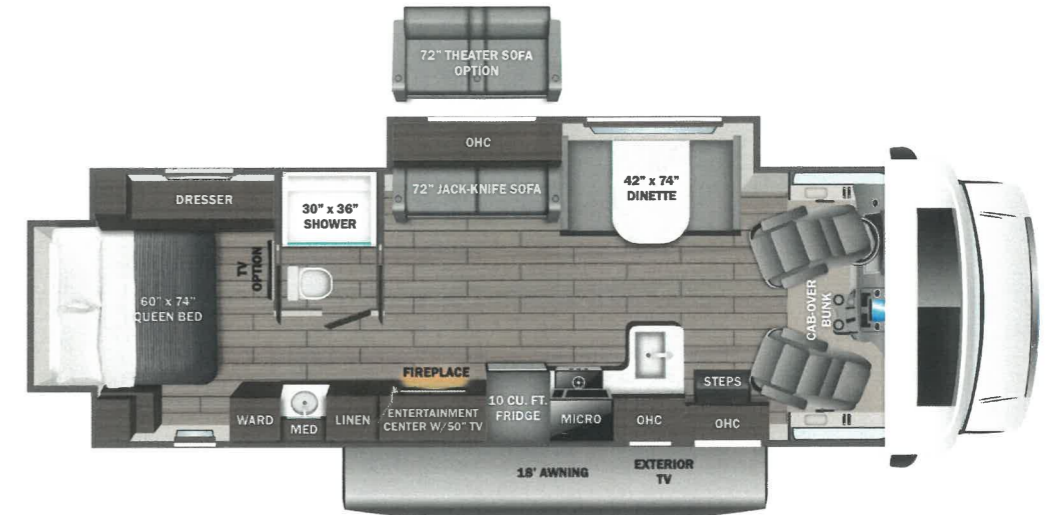

DIMENSIONS

Exterior height:.....140.00"
Exterior width:.....100.00"

CAPACITIES

Fresh water tank (gals.):...43.50
Gray water tank (gals.):....41.00
Black water/toilet tank (gals.):.....31.00
Propane (lbs.):.....41
Propane (gals.):.....9
Water heater (gals.):.....0.00

TIRES

Tire size (front):.....LT225/75R16E
Tire size (mid):.....
Tire size (rear):.....LT225/75R16E

Some dimensions may be rounded and may vary from the actual dimensions
Weights may be estimated calculations and may vary from the actual weight - refer to the vehicle weight labels for actual weights
Floorplans, features and specifications are subject to change without notice.