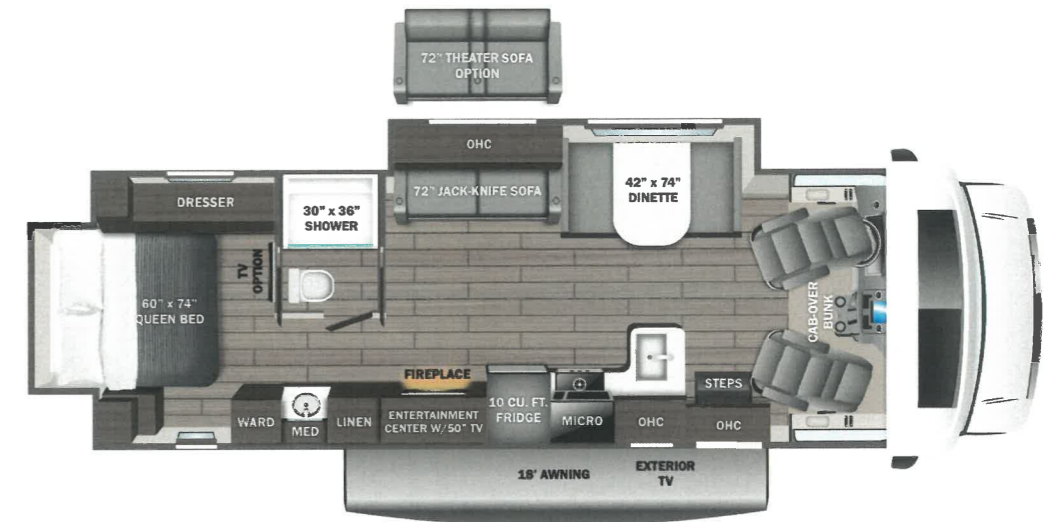

Standard Equipment

THE FOLLOWING ITEMS ARE STANDARD ON THIS MODEL

STANDARD EXTERIOR EQUIPMENT

- Ford® E-450 chassis
- GVWR - 14,500 lb.
- GCWR - 22,000 lb.
- 7.3L V-8 325 HP engine with 450 ft.-lb. torque
- 6-speed TorqShift® series transmission with overdrive
- 210-amp alternator
- Catalytic converter theft deterrent
- E-rated highway tires- LT225/75R16
- Tire pressure monitoring system (TPMS)
- Power anti-lock brakes with power steering
- 7,500 lb. hitch with 750 lb. tongue capacity and 7-pin plug
- 12V chassis battery
- 55 gal. fuel tank
- TuffShell™ vacuum-bond laminated roof, floor and sidewalls
- Bead-foam insulation (R-24 max roof, R-9 max floor, R-5 max walls)
- One-piece, seamless, fiberglass roof
- Aluminum running boards
- Fiberglass exterior walls with vinyl graphics
- Leveling jack prep
- Entrance door with industry's largest travel-view window
- Electric-powered entrance step with integrated house battery compartment
- Slideout awning(s)
- Pass-through storage compartment with light (select models)
- Exterior LED HD Smart TV with (2) JBL® high-output, marine-grade exterior speakers
- Third brake light
- Roof ladder (24B, 25R, 26M, 27U, 29V, 31F)
- Prep for satellite dish
- Cable TV hookup with RG-6 coax
- Winegard 2.0 Wi-Fi/4G antenna
- 4,000W generator
- Solar prep
- 1,000W inverter
- 12V house battery
- Transfer switch with reverse polarity protection
- 30-amp electrical service
- 12.2 gal. propane tank (41 lb.)
- LP quick-connect hookup
- Exterior utility center
- Winterization drain system
- Outside shower
- 12V demand water pump
- Water filtration system

UNIT TOTAL **188,059.00**

DEALER INSTALLED OPTIONS

DIMENSIONS

Exterior height:.....140.00"
 Exterior width:.....100.00"

CAPACITIES

Fresh water tank (gals.):...43.50
 Gray water tank (gals.):...41.00
 Black water/toilet tank (gals.):.....31.00
 Propane (lbs.):.....41
 Propane (gals.):.....9
 Water heater (gals.):.....0.00