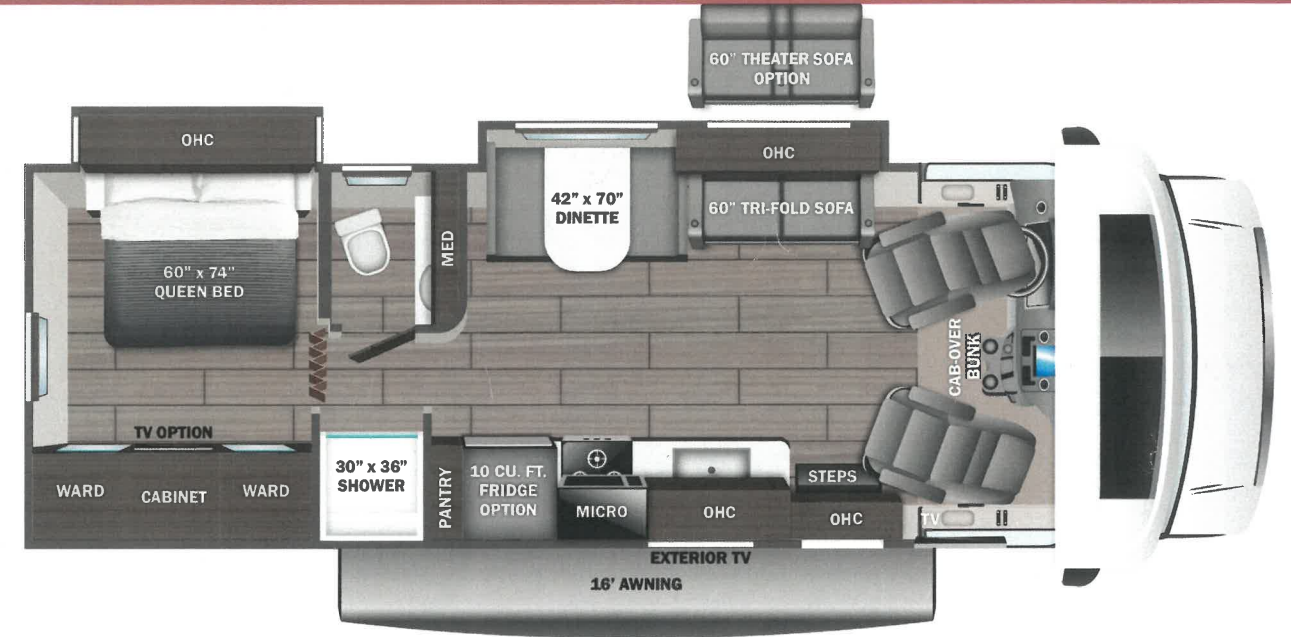

44543

Esteem

Serial #: 1JSLECBR5T1BV8303
Model: 29V ESTEEM MHC
VIN#: 1FDXE4FN6TDD43642
Model Year: 2026 Dealer Name: MOTOR HOME SPECIALIST
5411 SOUTH I-35 WEST
ALVARADO, TX 76009
USA

Manufacturer's Suggested Retail Price

$217,398.00

TOTAL AMOUNT DOES NOT INCLUDE STATE AND LOCAL TAXES OR LICENSE FEES. THE PRICE SHOWN ABOVE MAY OR MAY NOT BE REPRESENTATIVE OF THE ACTUAL SELLING PRICE OF SIMILAR RECREATIONAL VEHICLES IN YOUR AREA.