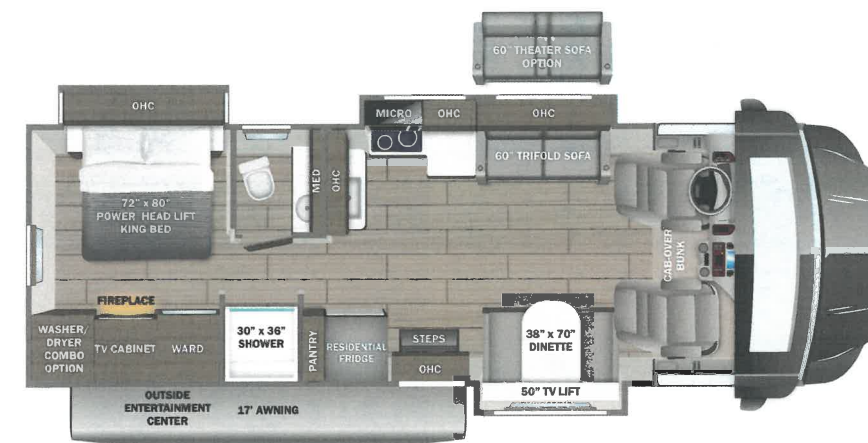

DIMENSIONS

Exterior height:.....150.00"
Exterior width:.....101.00"
Tire size (front):.....245/70R19.5G
Tire size (mid):.....
Tire size (rear):.....245/70R19.5G

CAPACITIES

Fresh water tank (gals.):...64.00
Gray water tank (gals.):...30.00
Black water/toilet tank (gals.):...30.00
Propane (lbs.):.....83
Propane (gals.):.....19
Water heater (gals.):.....0.00

TIRES

Some dimensions may be rounded and may vary from the actual dimensions
Weights may be estimated calculations and may vary from the actual weight
- refer to the vehicle weight labels for actual weights***
Floorplans, features and specifications are subject to change without notice.