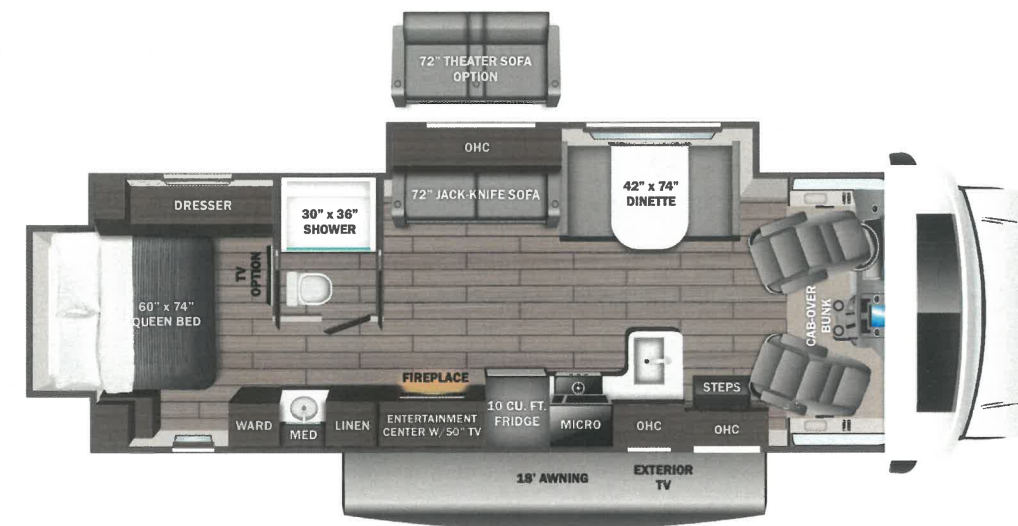

DIMENSIONS

Exterior height:.....140.00"
Exterior width:.....100.00"
Tire size (front):.....LT225/75R16E
Tire size (mid):.....
Tire size (rear):.....LT225/75R16E

CAPACITIES

Fresh water tank (gals.):...43.50
Gray water tank (gals.):...41.00
Black water/toilet tank (gals.):.....31.00
Propane (lbs.):.....41
Propane (gals.):.....9
Water heater (gals.):.....0.00

Some dimensions may be rounded and may vary from the actual dimensions
Weights may be estimated calculations and may vary from the actual weight - refer to the vehicle weight labels for actual weights
Floorplans, features and specifications are subject to change without notice.