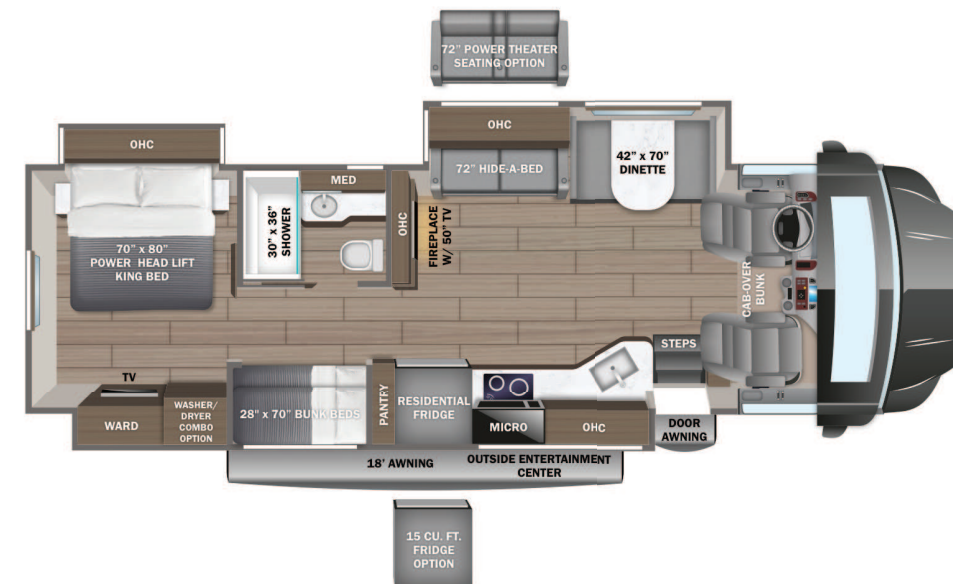

DIMENSIONS

Exterior height:.....160.00"

Exterior width:.....101.00"

CAPACITIES

Fresh water tank (gals.):...72.00

Gray water tank (gals.):...81.00

Black water/toilet tank (gals):.....50.00

Propane (lbs.):.....83

Propane (gals.):.....19

Water heater (gals.):.....0.00

TIRES

Tire size (front):.....275/80R22.5G

Tire size (mid):.....

Tire size (rear):.....275/80R22.5G

Some dimensions may be rounded and may vary from the actual dimensions

***Weights may be estimated calculations and may vary from the actual weight

- refer to the vehicle weight labels for actual weights***

Floorplans, features and specifications are subject to change without notice.