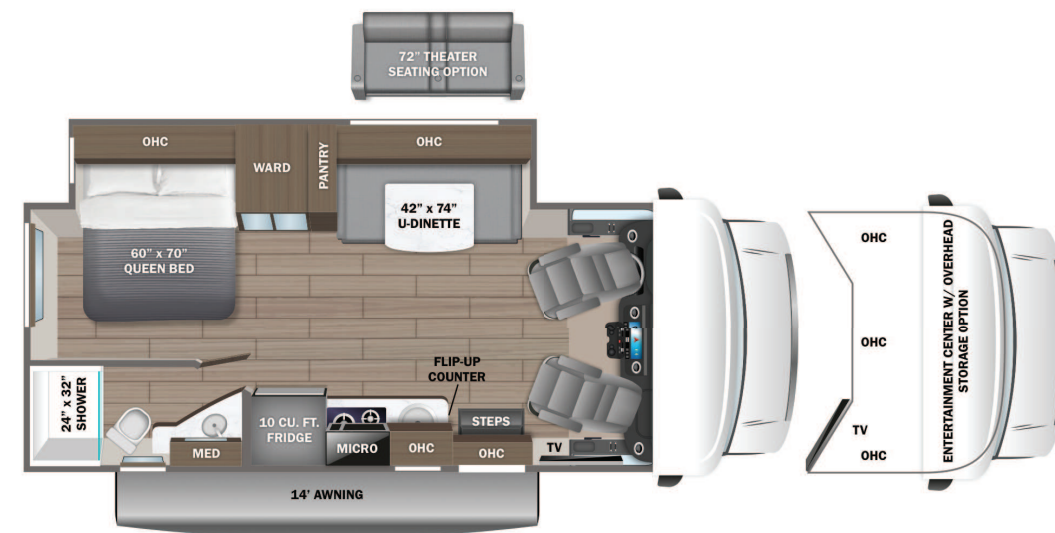

STANDARD INTERIOR EQUIPMENT

- Tilt steering wheel
- Power windows and door locks
- Cruise control
- Crosswind assist
- Hill start assist
- Attention assist
- Brake Assist Plus
- Breakdown management
- Emergency call system
- Headlight assistant
- Auxiliary start switch
- Driver and passenger airbags
- Privacy curtain for cab area
- Overhead bunk with 750 lb. capacity
- 83 in. interior ceiling height with padded vinyl ceiling
- High-intensity, LED ceiling lights
- LED-lit slideout fascia
- Hardwood cabinet doors and drawer fronts
- Ball-bearing drawer guides
- Pleated blackout shades
- 13,500 BTU A/C
- 30,000 BTU auto-ignition ducted furnace
- 6 gal. gas/electric water heater and water heater bypass
- Powered roof vent in living area with wall switch
- Entegra-exclusive, easy-operation legless dinette table (25R)
- U-shaped dinette with stow away pedestal legs (25L)
- 12V USB charging station in dinette area
- 2-point lap safety belts in all designated seating locations
- Car seat tethers (select floorplans)
- LED HD Smart TV
- JBL® audio system
- 10 cu. ft. 12V refrigerator
- 2-burner, drop-in cooktop with flush cover
- Convection microwave
- Stainless steel sink with wooden cover/cutting board
- LED-lit pressed countertops
- Flip-up countertop extension (select models)
- Decorative kitchen backsplash
- Shower with decorative surround and skylight
- Stainless steel bathroom sink
- Toilet with foot flush
- Powered roof vent in bathroom with wall switch
- Queen-size bed with bedspread (25L)
- Queen-size power Murphy bed (25R)
- USB port(s) in bedroom
- Bedroom TV prep
- Large wardrobes
- Smoke alarm
- Carbon monoxide detector
- Fire extinguisher

UNIT TOTAL **207,422.00**

DEALER INSTALLED OPTIONS

DIMENSIONS

Exterior height:.....137.00"

Exterior width:.....96.00"

CAPACITIES

Fresh water tank (gals.):...43.00

Gray water tank (gals.):...31.00