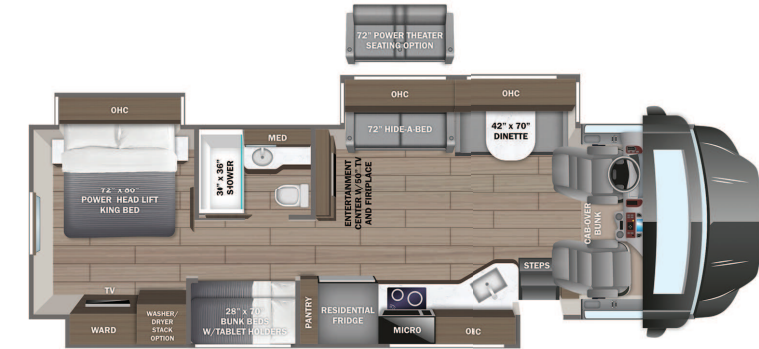

#### STANDARD INTERIOR EQUIPMENT

- 6-way power driver and passenger seats
- Tire pressure monitoring system (TPMS)
- Auxiliary start switch
- Privacy curtains for cab area
- Color-coordinated carpeted floor mat
- Custom-molded ABS surround in cab-over area
- Overhead bunk with 750 lb. capacity and safety net with 300 lb. capacity
- Collapsible bunk ladder
- Firefly Multiplex system offers control of important coach features via LED touchscreen or mobile app
- High-intensity recessed LED ceiling lights
- Raised-panel hardwood cabinetry and stiles throughout
- Deluxe hidden cabinet hinges
- Dovetail drawer construction
- Matte-finish woodgrain porcelain floor tile with heated floor mat
- Day/night roller shades in living area
- Entegra-exclusive, easy-operation legless dinette table
- Car seat tethers on forward-facing dinette seats
- 2-point lap safety belts in all designated seating locations
- 50 in. LED TV in living area (40 in. on 37K)
- Samsung® sound bar
- Cable TV hookup with RG-6 coax and video selector switch
- Wood-framed kitchen window with spice cabinets
- 2-burner induction cooktop with LED display
- Solid-surface kitchen countertop with large integrated stainless steel sink with sink covers
- Walk-around, king-sized bed with bedspread and nightstands
- 32 in. Smart LED TV in bedroom
- Large wardrobes
- Bunks with industry-exclusive 300 lb. capacity each (37L)
- One-piece, fiberglass shower with glass door, skylight and light
- Porcelain toilet with foot flush
- Solid-surface bathroom sink
- Powered roof vent in bathroom with wall switch
- Smoke alarm
- Carbon monoxide detector

#### DIMENSIONS

Exterior height:.....160.00"

Exterior width:.....101.00"