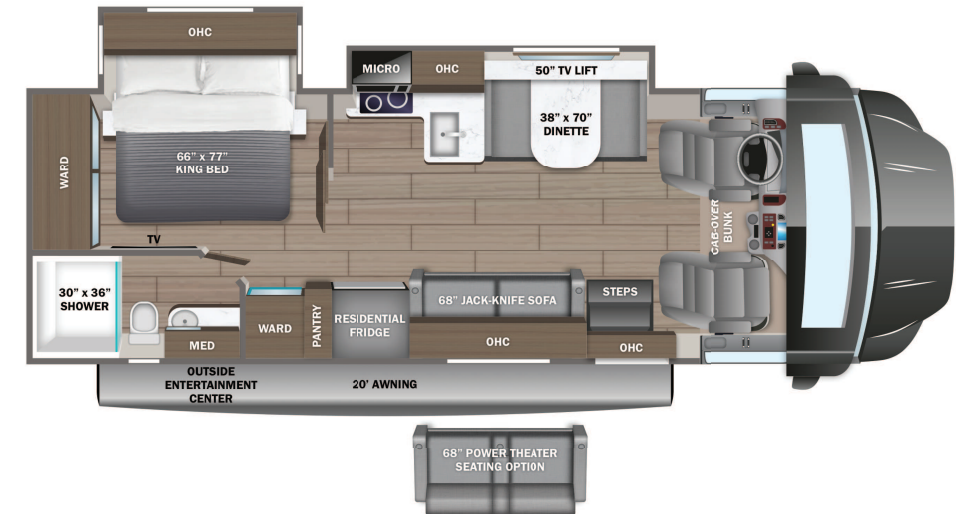

DIMENSIONS

Exterior height:.....150.00"
Exterior width:.....101.00"
Tire size (front):.....245/70R19.5G
Tire size (mid):.....
Tire size (rear):.....245/70R19.5G

CAPACITIES

Fresh water tank (gals.):...64.00
Gray water tank (gals.):...38.00
Black water/toilet tank (gals):.....30.00
Propane (lbs.):.....83
Propane (gals.):.....19
Water heater (gals.):.....0.00

TIRES

Some dimensions may be rounded and may vary from the actual dimensions
Weights may be estimated calculations and may vary from the actual weight
- refer to the vehicle weight labels for actual weights***
Floorplans, features and specifications are subject to change without notice.

Document Identifier: MSPP SHEET