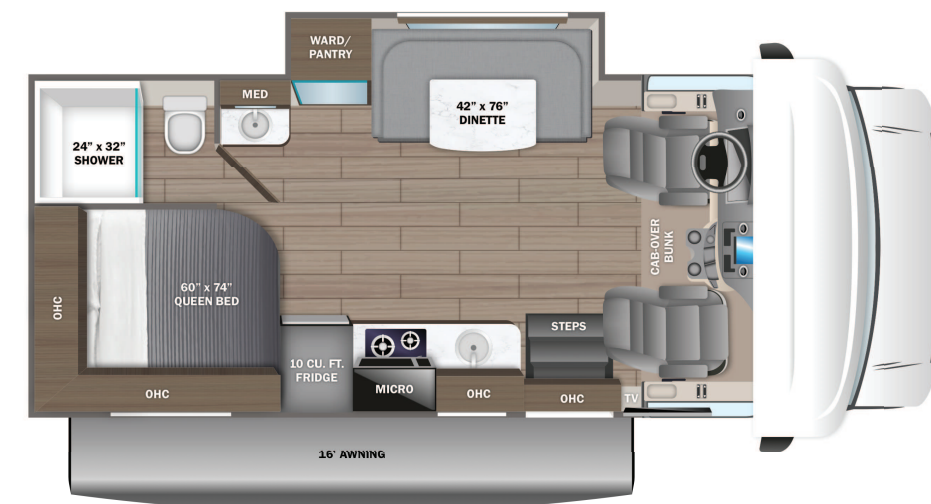

DIMENSIONS

Exterior height:.....138.00"
Exterior width:.....100.00"

CAPACITIES

Fresh water tank (gals.):...43.50
Gray water tank (gals.):...40.00
Black water/toilet tank (gals.):.....32.00
Propane (lbs.):.....41
Propane (gals.):.....9
Water heater (gals.):.....6.00

TIRES

Tire size (front):.....LT225/75R16E
Tire size (mid):.....
Tire size (rear):.....LT225/75R16E

Some dimensions may be rounded and may vary from the actual dimensions
Weights may be estimated calculations and may vary from the actual weight - refer to the vehicle weight labels for actual weights
Floorplans, features and specifications are subject to change without notice.