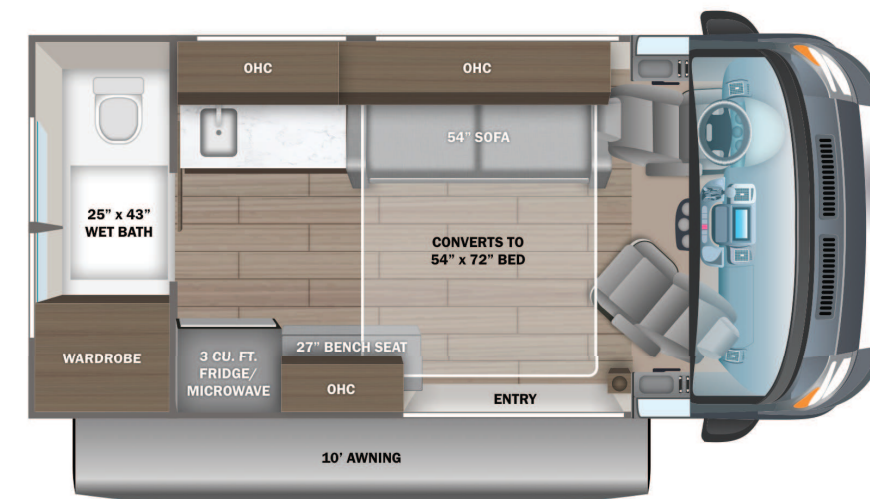

DIMENSIONS

Exterior height:.....111.00"
Exterior width:.....83.00"

CAPACITIES

Fresh water tank (gals.):...21.00
Gray water tank (gals.):....24.00
Black water/toilet tank (gals.):.....4.75
Propane (lbs.):.....0
Propane (gals.):.....0
Water heater (gals.):.....0.00

TIRES

Tire size (front):.....LT225/75R16E
Tire size (mid):.....
Tire size (rear):.....LT225/75R16E

Some dimensions may be rounded and may vary from the actual dimensions
Weights may be estimated calculations and may vary from the actual weight - refer to the vehicle weight labels for actual weights
Floorplans, features and specifications are subject to change without notice.