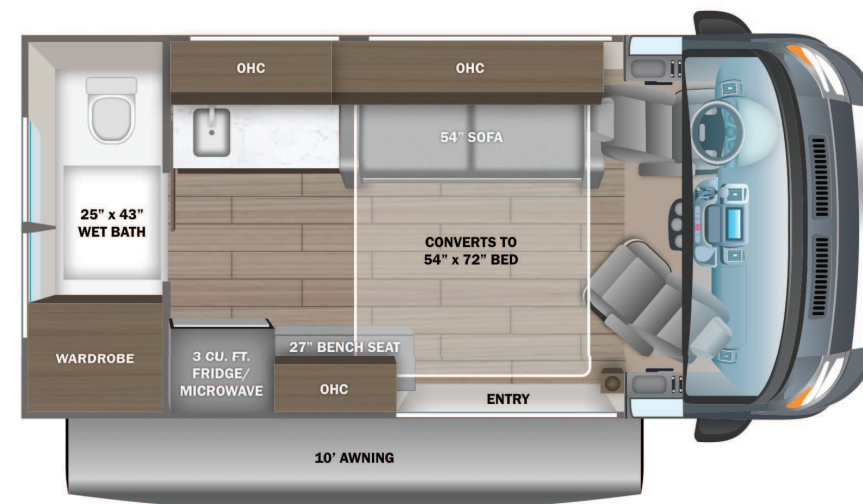

DIMENSIONS

Exterior height:.....111.00"
Exterior width:.....83.00"

CAPACITIES

Fresh water tank (gals.):...21.00
Gray water tank (gals.):...24.00
Black water/toilet tank (gals.):.....4.75
Propane (lbs.):.....0
Propane (gals.):.....0
Water heater (gals.):.....0.00

TIRES

Tire size (front):.....LT225/75R16E
Tire size (mid):.....
Tire size (rear):.....LT225/75R16E

Some dimensions may be rounded and may vary from the actual dimensions
Weights may be estimated calculations and may vary from the actual weight - refer to the vehicle weight labels for actual weights
Floorplans, features and specifications are subject to change without notice.

Document Identifier: MSPP SHEET