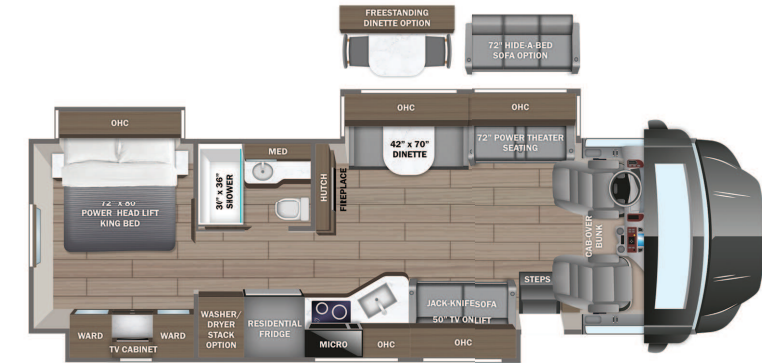

#### STANDARD INTERIOR EQUIPMENT

- 6-way power driver and passenger seats
- Tire pressure monitoring system (TPMS)
- Auxiliary start switch
- Privacy curtains for cab area
- Color-coordinated carpeted floor mat
- Custom-molded ABS surround in cab-over area
- Overhead bunk with 750 lb. capacity and safety net with 300 lb. capacity
- Collapsible bunk ladder
- Firefly Multiplex system offers control of important coach features via LED touchscreen or mobile app
- High-intensity recessed LED ceiling lights
- Raised-panel hardwood cabinetry and stiles throughout
- Deluxe hidden cabinet hinges
- Dovetail drawer construction
- Matte-finish woodgrain porcelain floor tile with heated floor mat
- Day/night roller shades in living area
- Entegra-exclusive, easy-operation legless dinette table
- Car seat tethers on forward-facing dinette seats
- 2-point lap safety belts in all designated seating locations
- 50 in. LED TV in living area (40 in. on 37K)
- Samsung® sound bar
- Cable TV hookup with RG-6 coax and video selector switch
- Wood-framed kitchen window with spice cabinets
- 2-burner induction cooktop with LED display
- Solid-surface kitchen countertop with large integrated stainless steel sink with sink covers
- Walk-around, king-sized bed with bedspread and nightstands
- 32 in. Smart LED TV in bedroom
- Large wardrobes
- Bunks with industry-exclusive 300 lb. capacity each (37L)
- One-piece, fiberglass shower with glass door, skylight and light
- Porcelain toilet with foot flush
- Solid-surface bathroom sink
- Powered roof vent in bathroom with wall switch
- Smoke alarm
- Carbon monoxide detector

#### DIMENSIONS

Exterior height:.....160.00"  
 Exterior width:.....101.00"