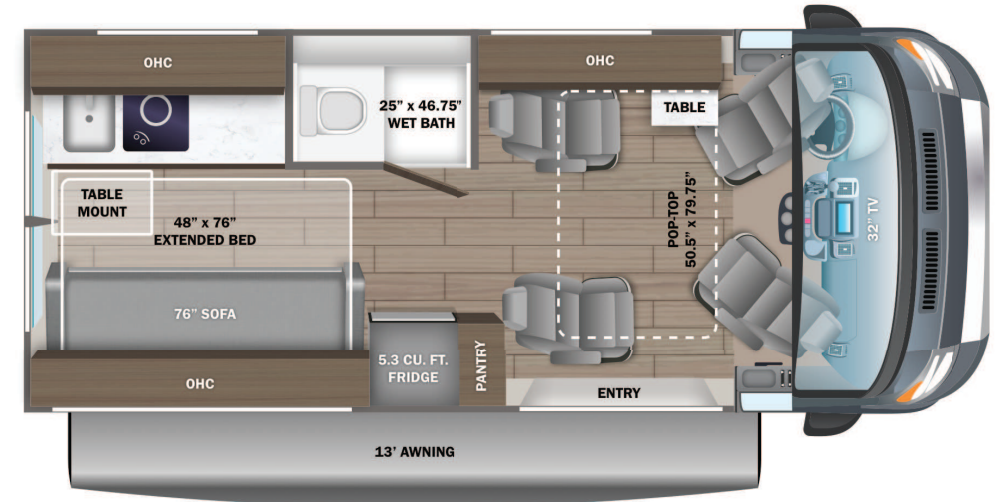

DIMENSIONS

Exterior height:.....111.00"
Exterior width:.....83.00"

CAPACITIES

Fresh water tank (gals.):...21.00
Gray water tank (gals.):...33.00
Black water/toilet tank (gals.):.....12.00
Propane (lbs.):.....0
Propane (gals.):.....0
Water heater (gals.):.....0.00

TIRES

Tire size (front):.....LT225/75R16C
Tire size (mid):.....
Tire size (rear):.....LT225/75R16C

Some dimensions may be rounded and may vary from the actual dimensions

***Weights may be estimated calculations and may vary from the actual weight

- refer to the vehicle weight labels for actual weights***

Floorplans, features and specifications are subject to change without notice.