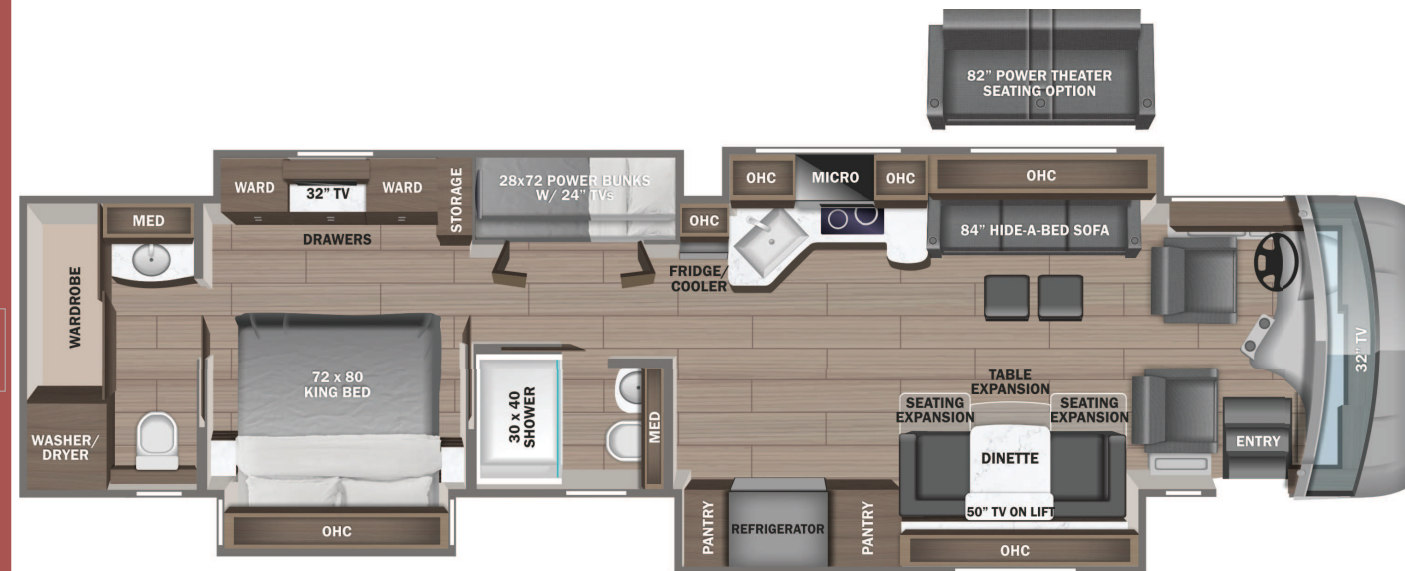

DIMENSIONS

Exterior height:.....152.00"
Exterior width:.....101.00"

CAPACITIES

Fresh water tank (gals.):..100.00
Gray water tank (gals.):....62.00
Black water/toilet tank (gals.):.....41.00
Propane (lbs.):.....0
Propane (gals.):.....0
Water heater (gals.):.....0.00

TIRES

Tire size (front):.....365/70R22.5
Tire size (mid):.....315/80R22.5
Tire size (rear):.....315/80R22.5

Some dimensions may be rounded and may vary from the actual dimensions
Weights may be estimated calculations and may vary from the actual weight - refer to the vehicle weight labels for actual weights
Floorplans, features and specifications are subject to change without notice.