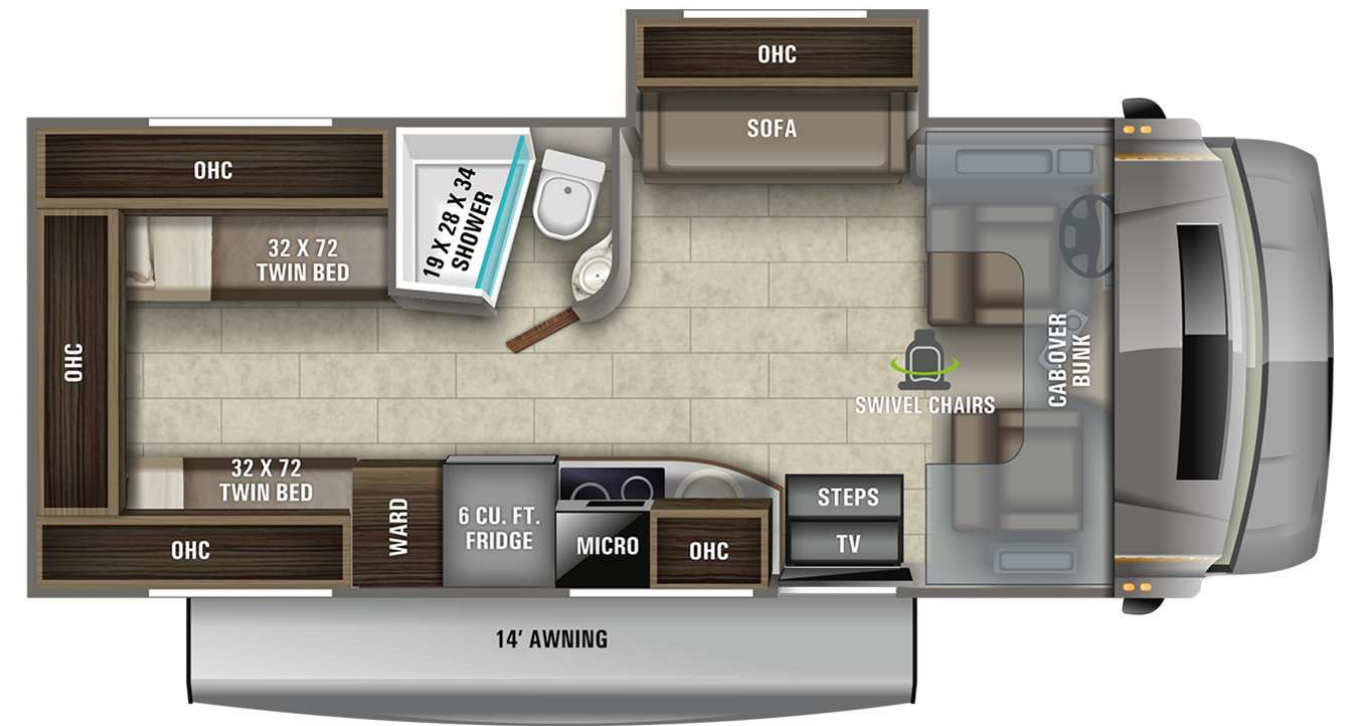

1. **Customer Value Package**
2. One-piece, seamless, fiberglass front cap
   - Automotive-bonded, panoramic window in front cap with power shade
   - Electric stabilizer jacks
   - Rear backup camera
   - Heated holding tanks (12V pads)
   - Frameless windows
   - Girard® armless patio awning with LED light strip
   - Truma AquaGo Comfort Plus tankless water heater
   - Ultraeather® swivel driver and passenger seats with boosters
   - Remote keyless entry

Optional Equipment

OPTIONAL EQUIPMENT INSTALLED ON THIS VEHICLE BY MANUFACTURER

Base price	154,343.00
Solstice	n/c
Electric Full Body Paint	n/c
USA Standards	n/c
Customer Value Package	7,050.00
3.6 KW LP Generator	n/c
No Hydraulic Auto Leveling Jacks	n/c
Standard House Battery	n/c
Sun Folding Windshield Shade	428.00
Front Cap Cab-Over	n/c

UNIT TOTAL **161,821.00**

DEALER INSTALLED OPTIONS

DIMENSIONS

Exterior height:.....131.00"
Exterior width:.....96.00"

CAPACITIES

Fresh water tank (gals.):...43.00
Gray water tank (gals.):...31.00
Black water/toilet tank (gals.):.....31.00
Propane (lbs.):.....41
Propane (gals.):.....9
Water heater (gals.):.....6.00

TIRES

Tire size (front):.....LT215/85R16
Tire size (mid):.....
Tire size (rear):.....LT215/85R16

Some dimensions may be rounded and may vary from the actual dimensions

***Weights may be estimated calculations and may vary from the actual weight

- refer to the vehicle weight labels for actual weights***

Floorplans, features and specifications are subject to change without notice.