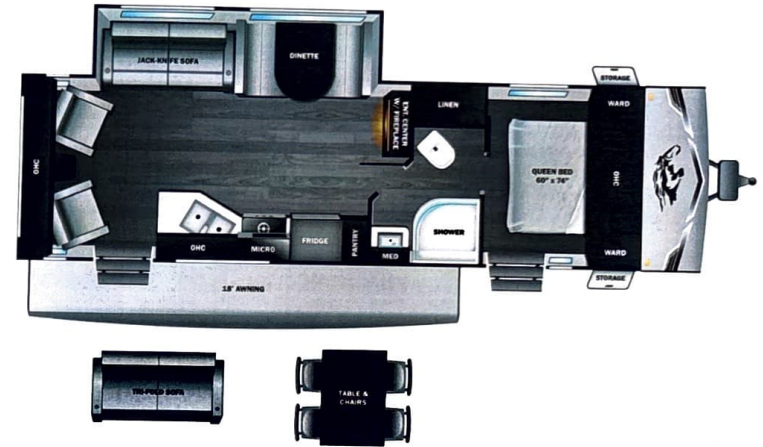

OPTIONAL EQUIPMENT INSTALLED ON THIS VEHICLE BY MANUFACTURER

STANDARD EXTERIOR EQUIPMENT
30 amp service
8,000 BTU wall mount A/C (single axle models)
Axles with easy-lube hubs
Built-in A-FRAME
Coax cable TV jack
ForTruss Rafter system
Galvanized wheel wells
Large exterior downspouts
LP quick connect (via CTR edition)
Nitrogen filled radial tires
PVC roofing membrane (limited lifetime warranty)
Self-adjusting electric brakes

CUSTOMER CONVENIENCE PACKAGE
8 cu. ft. 12V refrigerator
Bathroom skylight
Bathroom vent
Detachable power cord
Entry door with window and shade prep
Fitted bed sheet
G20 dark tinted privacy windows
Large folding entry door grab handle
LED interior and exterior lights
Microwave oven
On demand tankless water heater
Power awning
Range Hood
Rear camera prep
Spare tire
Stabilizer jacks
Swing down solid main entry steps
Tub/shower surround
Window shades

Base price	32,633.00
USA STANDARDS	n/c
CUSTOMER CONVENIENCE PACKAGE	4,875.00
NO AUTUMN RIDGE PACKAGE	n/c
NO SELECT PACKAGE	n/c
13,500 BTU ROOF MOUNTED AC	n/c
2ND AC	893.00
50 AMP SERVICE	443.00
METAL SIDEWALL	n/c
BLACK SPOKE RIMS	n/c
DINETTE	n/c
JACK KNIFE SOFA	n/c

UVW
6390 lbs

Sleeps

Length
31' 0.75"

DIMENSIONS

Exterior height:	133.00"
Exterior width:	96.00"
WEIGHTS	
GVWR:	7900
GAWR (front):	3500
GAWR (rear):	3500
Approx. Gross Cargo Carrying Capacity (GCCC):	1510

CAPACITIES