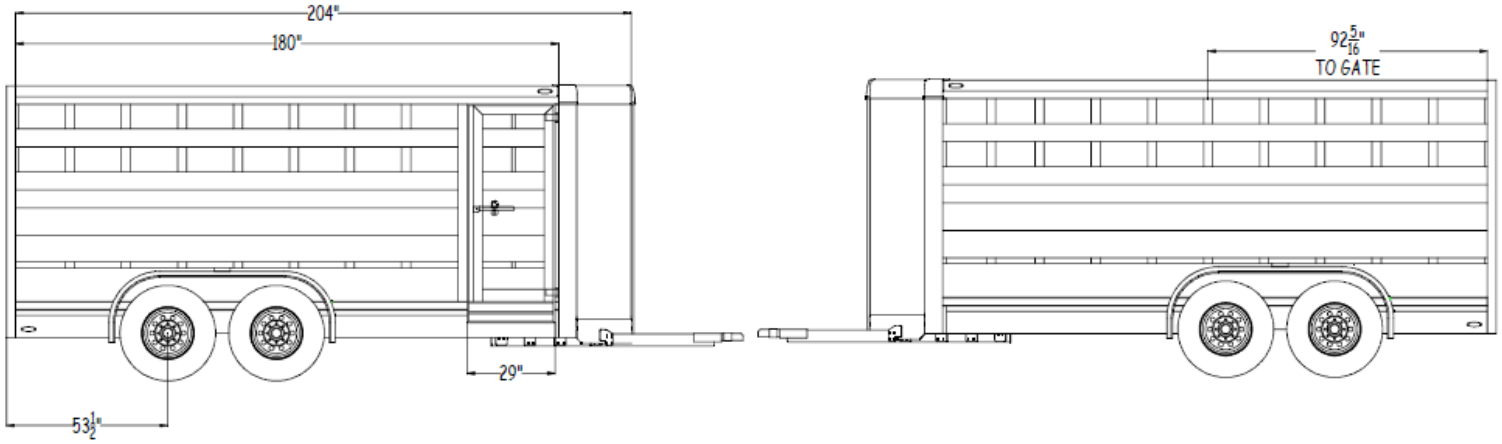

Maverick **LS BH**

16' Maverick LS BH
Shown with optional Spare wheel and tire

Available Sizes

Lengths: 13' and 16'

Width: 6'5"

Height: 6'6"

Shown with Optional Black Nose Sheets

STANDARD SPECIFICATIONS

- Running Gear
 - 13' (2) 3,500# Rubber Torsion Axles with (4) 6-lug steel wheels and 215/85R16 tires. GVW 8,130#
 - 16' (2) 5,200# Rubber Torsion Axles with (4) 8-lug steel wheels and 235/85R16 tires: GVW 10,000#
- Electric Brakes on both axles
- Tapered V-nose front end with .080 aluminum smooth sheet
- Aluminum diamond plate floor with 3" aluminum J-beam crossmembers on 12" centers
- Extruded aluminum exterior slats with 1" x 3" extruded aluminum side posts
- Aluminum a-frame tongue
- Center Divider on 16' Model
- Full swing ½ Slider back end
- Passenger side escape door
- Inside Dome Light
- LED Clearance lights

Standard Dimensions

FRONT VIEW

1" X 1" TUBES