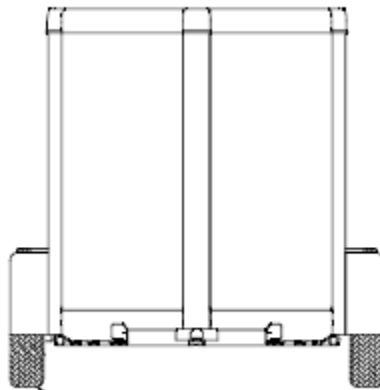

Maverick **LS BH**

16' Maverick LS BH
Shown with optional Spare wheel and tire

Available Sizes

Lengths: 13' and 16'

Width: 6'5"

Height: 6'6"

Shown with Optional Black Nose Sheets

STANDARD SPECIFICATIONS

- Running Gear
 - 13' (2) 3,500# Rubber Torsion Axles with (4) 6-lug steel wheels and 215/85R16 tires. GVW 8,130#
 - 16' (2) 5,200# Rubber Torsion Axles with (4) 8-lug steel wheels and 235/85R16 tires: GVW 10,000#
- Electric Brakes on both axles
- Tapered V-nose front end with .080 aluminum smooth sheet
- Aluminum diamond plate floor with 3" aluminum J-beam crossmembers on 12" centers
- Extruded aluminum exterior slats with 1" x 3" extruded aluminum side posts
- Aluminum a-frame tongue
- Center Divider on 16' Model
- Full swing ½ Slider back end
- Passenger side escape door
- Inside Dome Light
- LED Clearance lights

Standard Dimensions

FRONT VIEW

1" X 1" TUBES