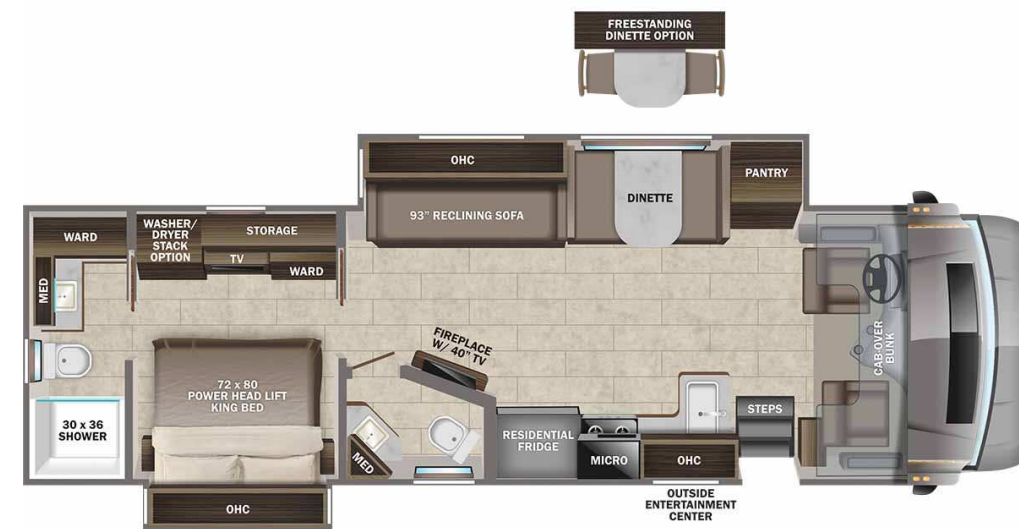

DIMENSIONS

Exterior height:.....160.00"
Exterior width:.....101.00"

CAPACITIES

Fresh water tank (gals.):...72.00
Gray water tank (gals.):...91.00
Black water/toilet tank (gals.):.....63.00
Propane (lbs.):.....0
Propane (gals.):.....0
Water heater (gals.):.....0.00

TIRES

Tire size (front):.....275/80R22.5G
Tire size (mid):.....
Tire size (rear):.....275/80R22.5G

Some dimensions may be rounded and may vary from the actual dimensions
Weights may be estimated calculations and may vary from the actual weight - refer to the vehicle weight labels for actual weights
Floorplans, features and specifications are subject to change without notice.