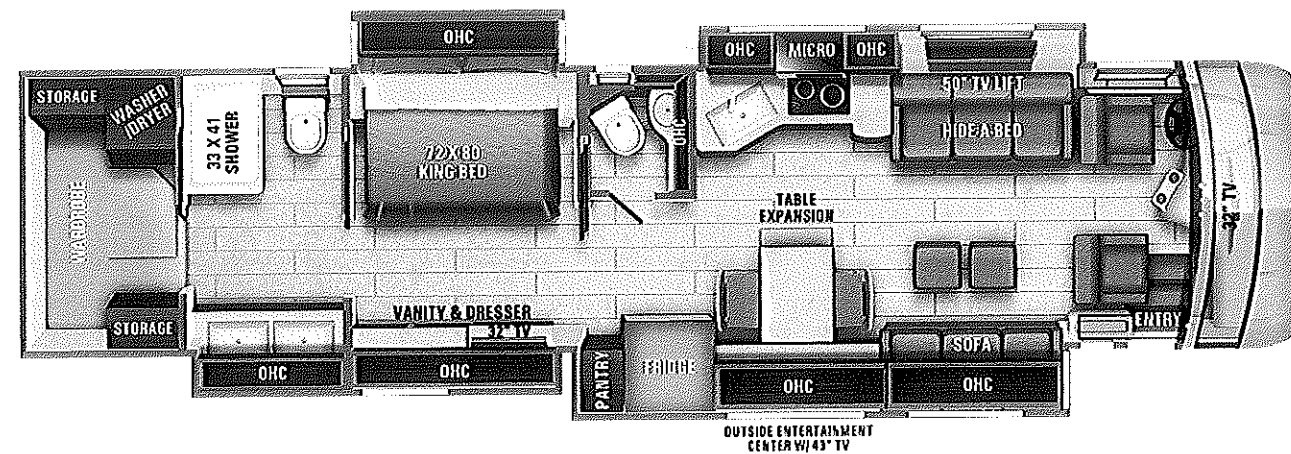

ENTEGR A
COACH®

Cornerstone

Serial #: 1JSMEACV1M16F8070
Model: 45F CORNERSTONE MHA
VIN#: 4VZVU1E98MC089603
Model Year: 2021 Dealer Name: MOTOR HOME SPECIALIST

5411 SOUTH I-35 WEST
ALVARADO, TX 76009
USA

Manufacturer's Suggested Retail Price $762,623.00

TOTAL AMOUNT DOES NOT INCLUDE STATE AND LOCAL TAXES OR LICENSE FEES. THE PRICE SHOWN ABOVE MAY OR MAY NOT BE REPRESENTATIVE OF THE ACTUAL SELLING PRICE OF SIMILAR RECREATIONAL VEHICLES IN YOUR AREA

Standard Equipment

Optional Equipment

THE FOLLOWING ITEMS ARE STANDARD ON THIS MODEL AT NO EXTRA CHARGE

OPTIONAL EQUIPMENT INSTALLED ON THIS VEHICLE BY MANUFACTURER